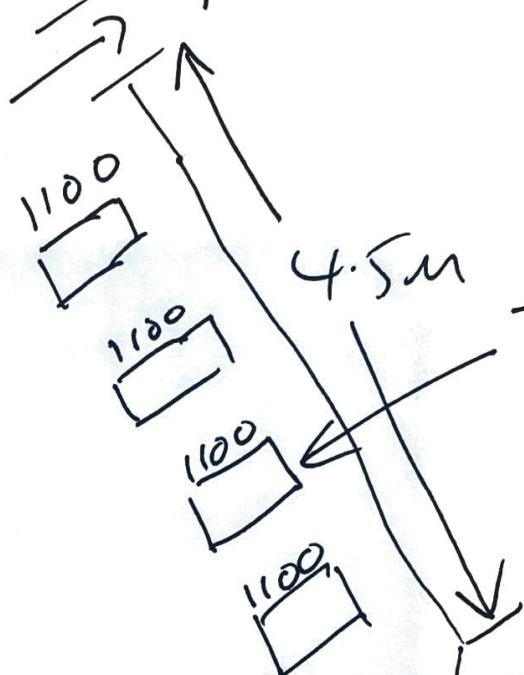

SCALE
PLAN

PROVIDENCE PLACE

Providence Court Flats.

Providence
House
offices

Tables of
x4 are
1100mm

Street
creek

6m

4500

1500mm

Solicitor

Avon Man

Ballards

UPPER STREET